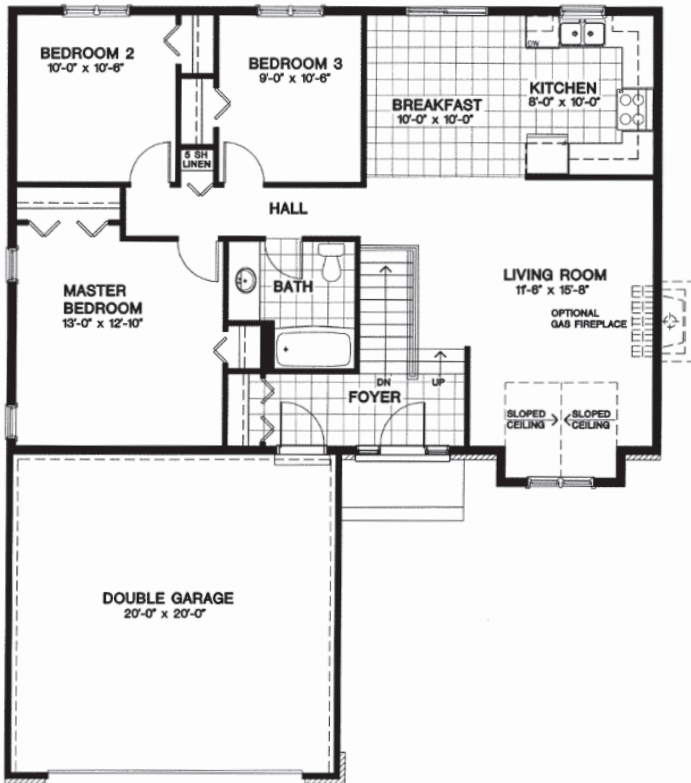

**Lakeside 1178 sq.ft – Starting at : \$300,000**

**FEATURES :**

- Bungalow
- 3 Bedrooms
- 1 Bathrooms
- Double Attached Garage

**MAIN FLOOR**

---

---

---

---

---

---

---

---

---

---

**GROUND FLOOR  
PLAN  
1178 SQ. FT.**

**SANS CARTIER CONSTRUCTION**