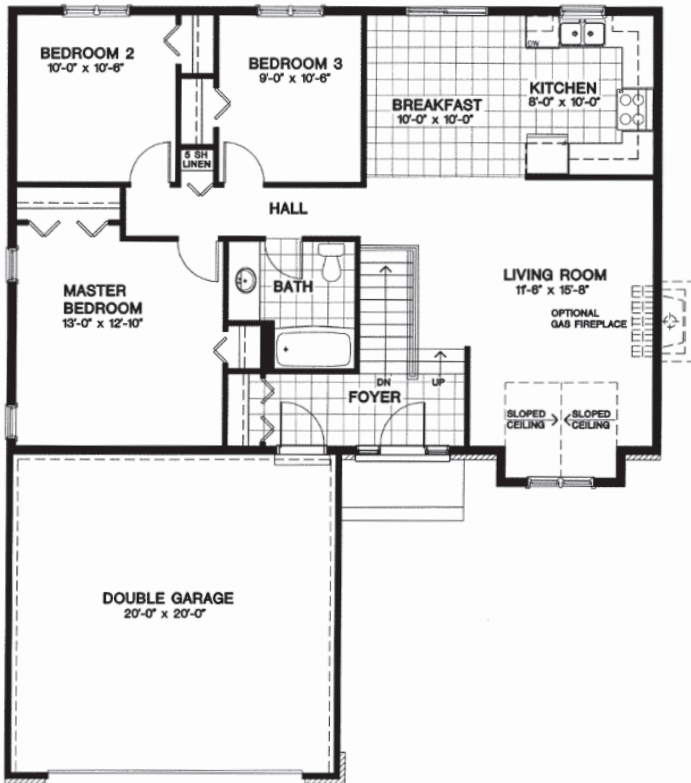

Lakeside 1178 sq.ft – Starting at : \$300,000

FEATURES :

- Bungalow
- 3 Bedrooms
- 1 Bathrooms
- Double Attached Garage

MAIN FLOOR

**GROUND FLOOR
PLAN
1178 SQ. FT.**

SANS CARTIER CONSTRUCTION

2695, rue Laurier St.
Rockland
Ontario
K4K 1A3